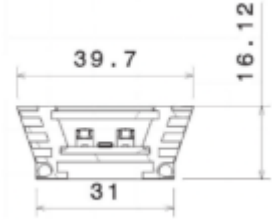

2700/6500

Dim Edilmez

30.000 Saat

EEL

10 Adet

85%

LEDFLY POWERLINE ARMATÜRLER SAMSUNG LED

Ürün Kodu	Ürün	Watt	Liste Fiyatı
Sarkıt led 40mm Genişlik 16mm Yükseklik			
LPL70-050	LEDFLY POWER Led Line	8W	12\$
LPL70-100	LEDFLY POWER Led Line	15W	24\$
LPL70-150	LEDFLY POWER Led Line	23W	36\$
LPL70-200	LEDFLY POWER Led Line	30W	48\$
LPL70-300	LEDFLY POWER Led Line	45W	72\$
Sarkıt led 55mm Genişlik 75mm Yükseklik			
LPL84-050	LEDFLY POWER Led Line	10W	13\$
LPL84-100	LEDFLY POWER Led Line	20W	26\$
LPL84-150	LEDFLY POWER Led Line	30W	39\$
LPL84-200	LEDFLY POWER Led Line	40W	50\$
LPL84-300	LEDFLY POWER Led Line	50W	75\$
Sarkıt led 75mm Genişlik 90mm Yükseklik			
LPL140-050	LEDFLY POWER Led Line	12W	15\$
LPL140-100	LEDFLY POWER Led Line	24W	30\$
LPL140-150	LEDFLY POWER Led Line	36W	45\$
LPL140-200	LEDFLY POWER Led Line	48W	60\$
LPL140-300	LEDFLY POWER Led Line	72W	90\$